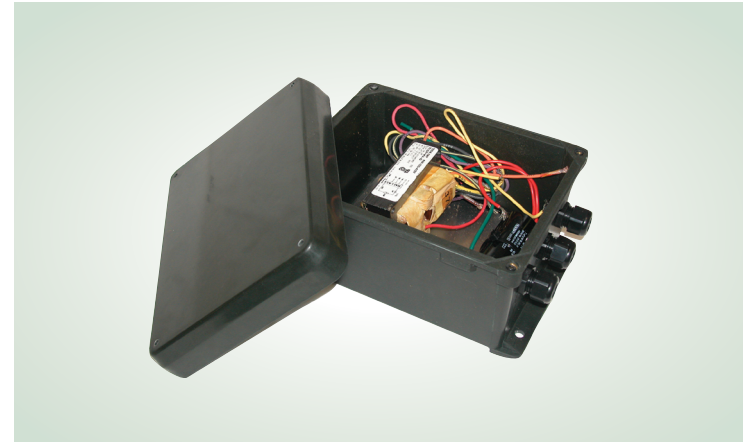

Fiberglass Enclosure

Catalog Number	
Project	Type

SERIES	LENGTH, WIDTH & HEIGHT
FGE	7.38" x 9.5" x 5"

FEATURES & SPECIFICATIONS

APPLICATION - The FGE was designed as a durable transformer enclosure that could be used in harsh or coastal environments. Available in a wide range of transformer types and wattages.

CONSTRUCTION — Made from compression molded fiberglass. A mounting bracket with three locations for field drilling to accommodate B10 hub on underside of removable cover come standard. Two 1/2" Water Tight Cable Connectors and one P12EP plug come standard in the 3 knockouts on the bottom of the enclosure. Available with up to 300W Low Voltage transformers. The enclosure comes standard with an O.D. Green finish.

MOUNTING — Keyhole mounts are provided on the backside of the enclosure for quick and secure mounting. This enclosure is not suitable for direct burial applications.

ELECTRICAL SYSTEM — If selected, housing is prewired with high temperature wire. Silicone filled, waterproof wire nuts and potting compound are provided for installation. 120V input / 12V output. Total wattage varies based on model type.

EXAMPLE:
FGE16

SERIES ¹
FGE - No Wiring Components (Empty Box)
FGE13 - 75W - LV 120V-12V
FGE14 - 120W - LV 120V-12V
FGE16 - 150W - LV 120V-12V
FGE18 - 300W - LV 120V-12V

NOTES:

- ¹ This enclosure is not suitable for direct burial applications.
- ² Enclosure has three locations on underside of cover for field drilling to accommodate **B10** hub.